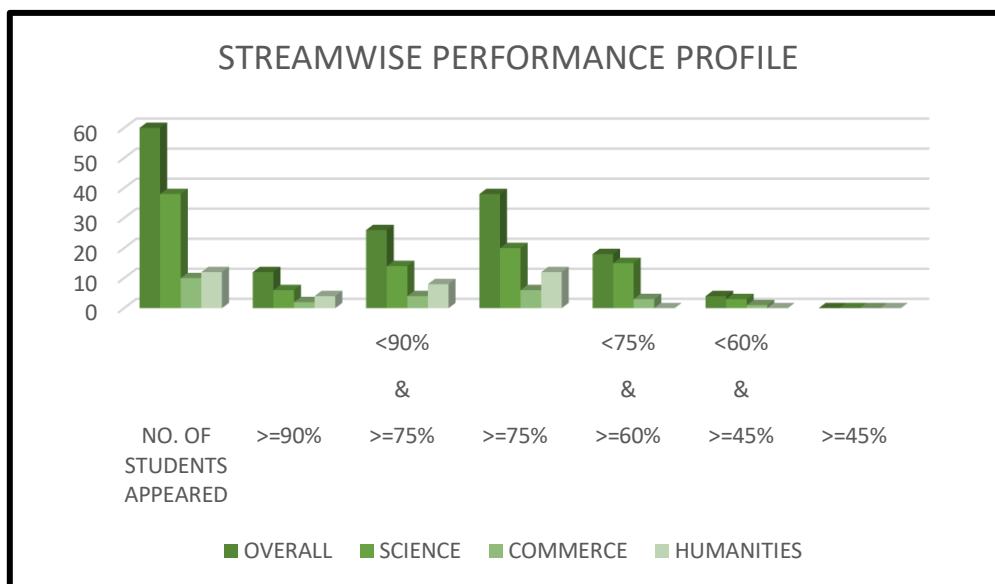

PERFORMANCE PROFILE:

	NO. OF STUDENTS APPEARED	>=90%	>=75% & <90%	>=75%	>=60% & <75%	>=45% & <60%	>=45%
OVERALL	60	12	26	38	18	4	NIL
SCIENCE	38	6	14	20	15	3	NIL
COMMERCE	10	2	4	6	3	1	NIL
HUMANITIES	12	4	8	12	NIL	NIL	NIL

STREAM WISE (TAKING AGGREGATE OF ALL THE SUBJECTS)

FIRST THREE HIGHEST POSITIONS:

STREAM	TOP 3 POSITIONS			
	RANK	NAME	MARKS	PERCENTAGE
SCIENCE STREAM	1	PRIYA GUPTA SHATAKSHI GOEL	487 487	98 98
	2	ARHAAN KHAN	481	97
	3	ANSHIKA AGGARWAL	455	93
COMMERCE STREAM	1	RITIKA KHANNA	477	97
	2	ANANYA SINHA	477	96.25
HUMANITIES STREAM	1	KHUSHI GULATI	479	97
	2	PRIYANSHI SHARMA	479	97
	3	GRIHITH KHANNA	470	96.25