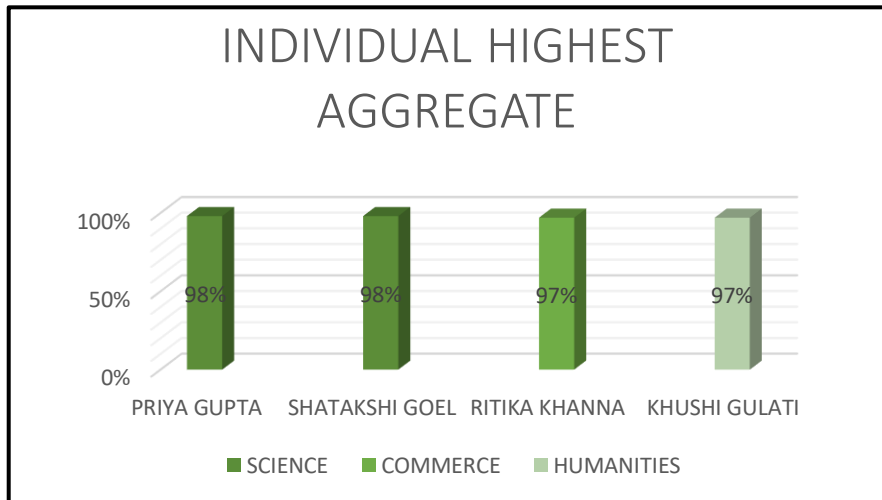

DELHI PUBLIC SCHOOL

Siddharth Vihar, Ghaziabad

(Under the aegis of DPS Society, New Delhi)

HIGHLIGHTS OF CLASS XII RESULT 2021-2022

Highest Aggregate Marks

STREAM	PERCENTAGE	NAME
SCIENCE	98%	PRIYA GUPTA
	98%	SHATAKSHI GOEL
COMMERCE	97%	RITIKA KHANNA
HUMANITIES	97%	KHUSHI GULATI